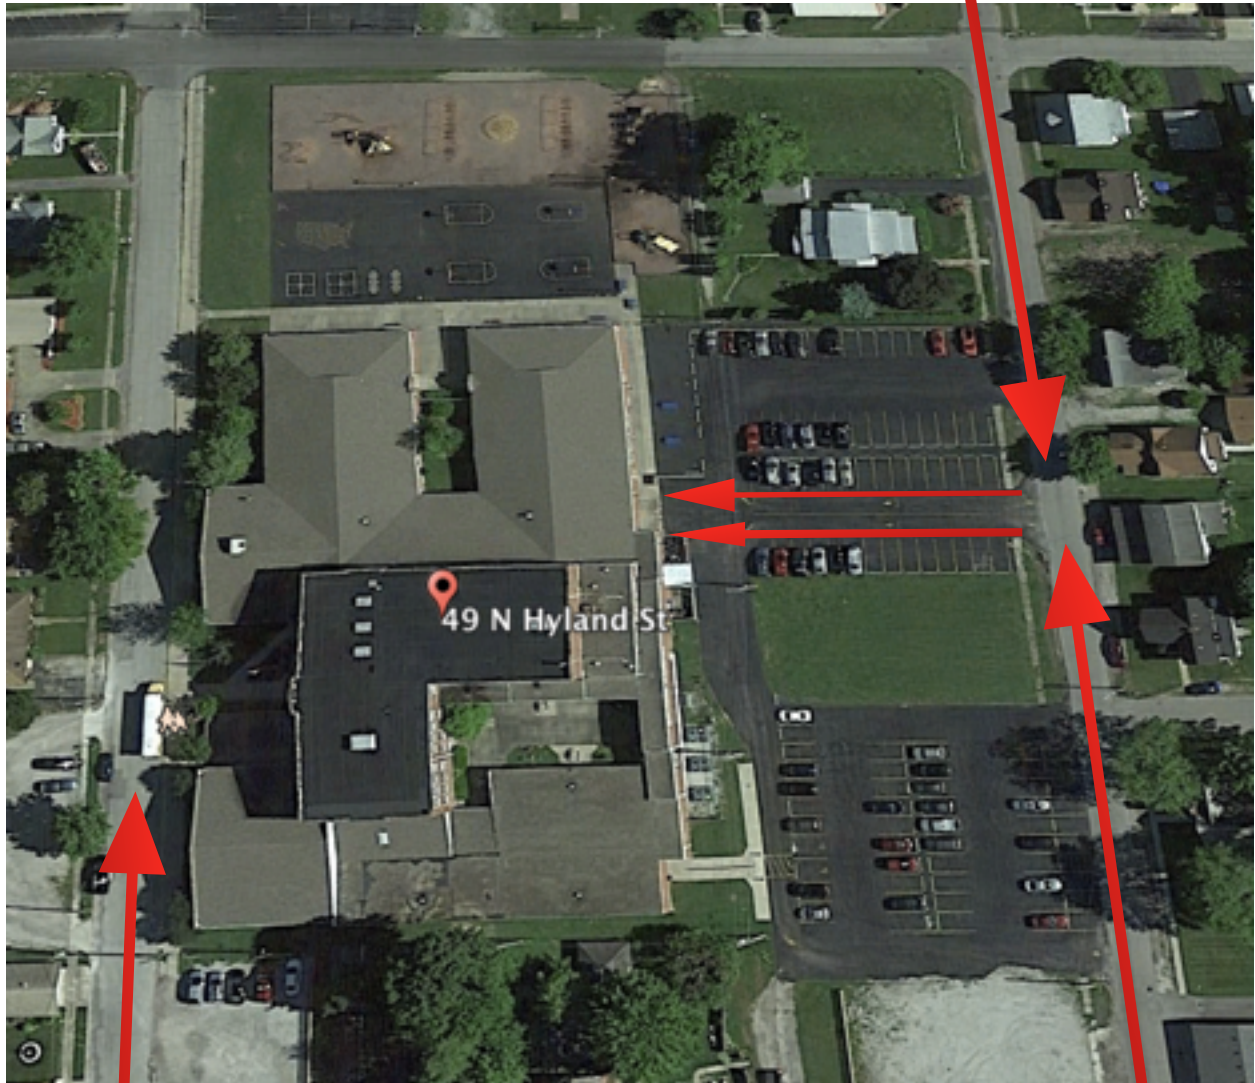

Car drop off and pick up for students with the last name starting with M-Z will come from the southwest side of the building down Washington Street. Cars should follow the arrows for both drop off and pick-up. (7:40-8:05) and (2:45-3:00).

Students can be dropped off on Hyland St. between 7:00-7:40. From (7:40-8:05) and (2:30-3:00) Hyland St. is blocked for busses only.

Car drop off and pick up for students with the last name starting with A-L will come from the southeast side of the building up Washington Street. Cars should follow the arrows for both drop off and pick-up. (7:40-8:05) and (2:45-3:00).